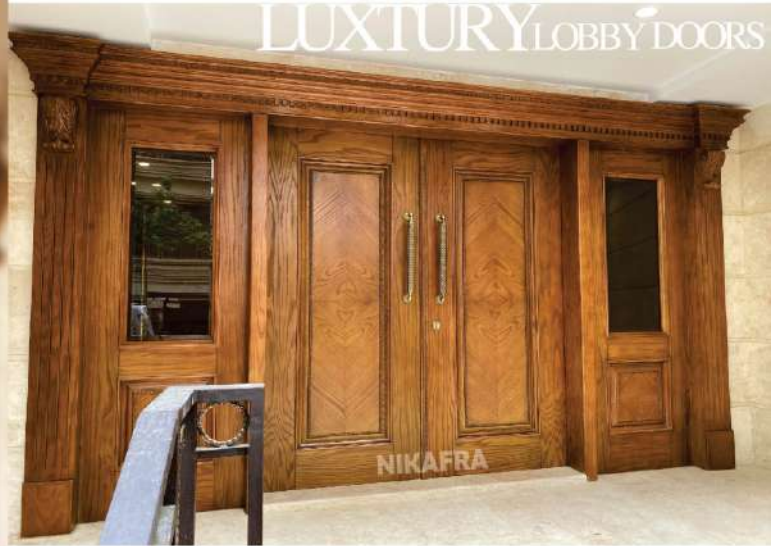

WOODEN LUXURY LOBBY DOORS

L-62

- Architect: مهندس قهاریان
- Location: قزوین
- Employer: دکتر نجوم آبادی