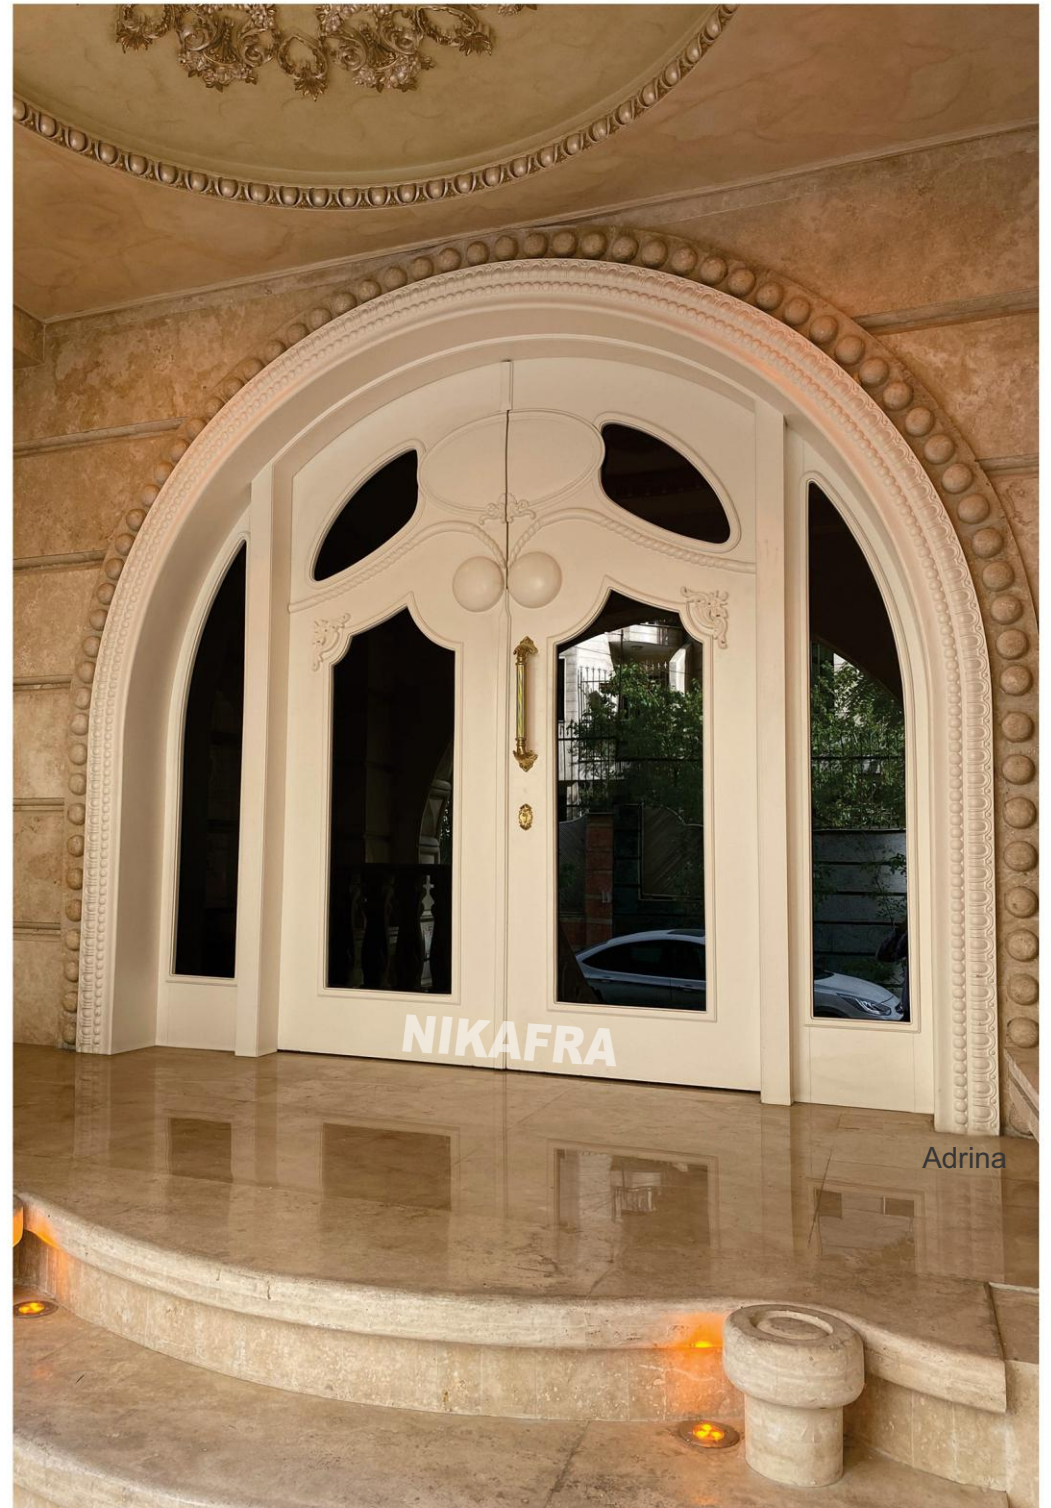

# POLISH LOBBY DOORS

Lobby door with a combination of gray color and walnut wood

**NIKAFRA**

LOBBY STILE MODE

Adrina

Aran

Rabin