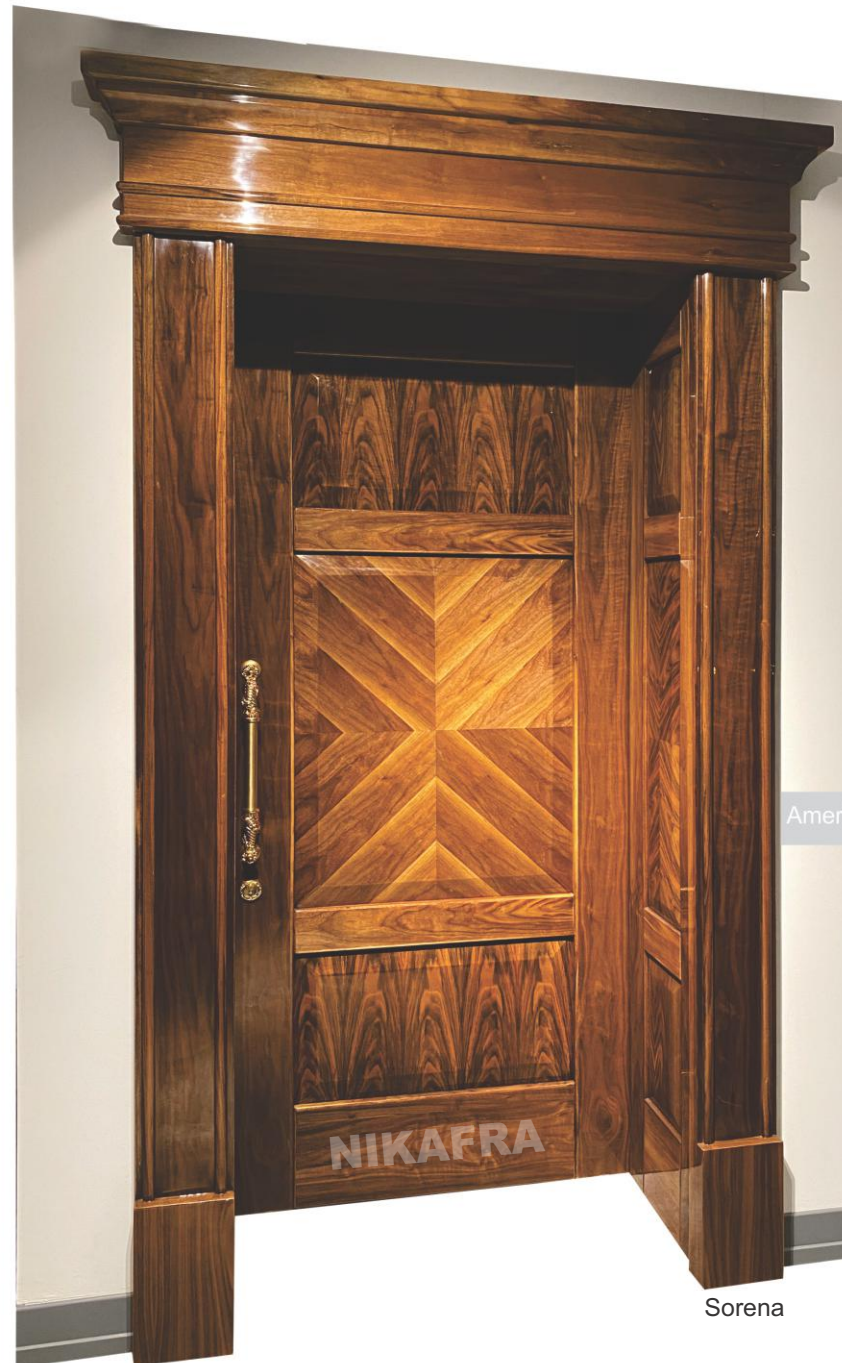

POLISH MODE

American walnut wood door

Sorena