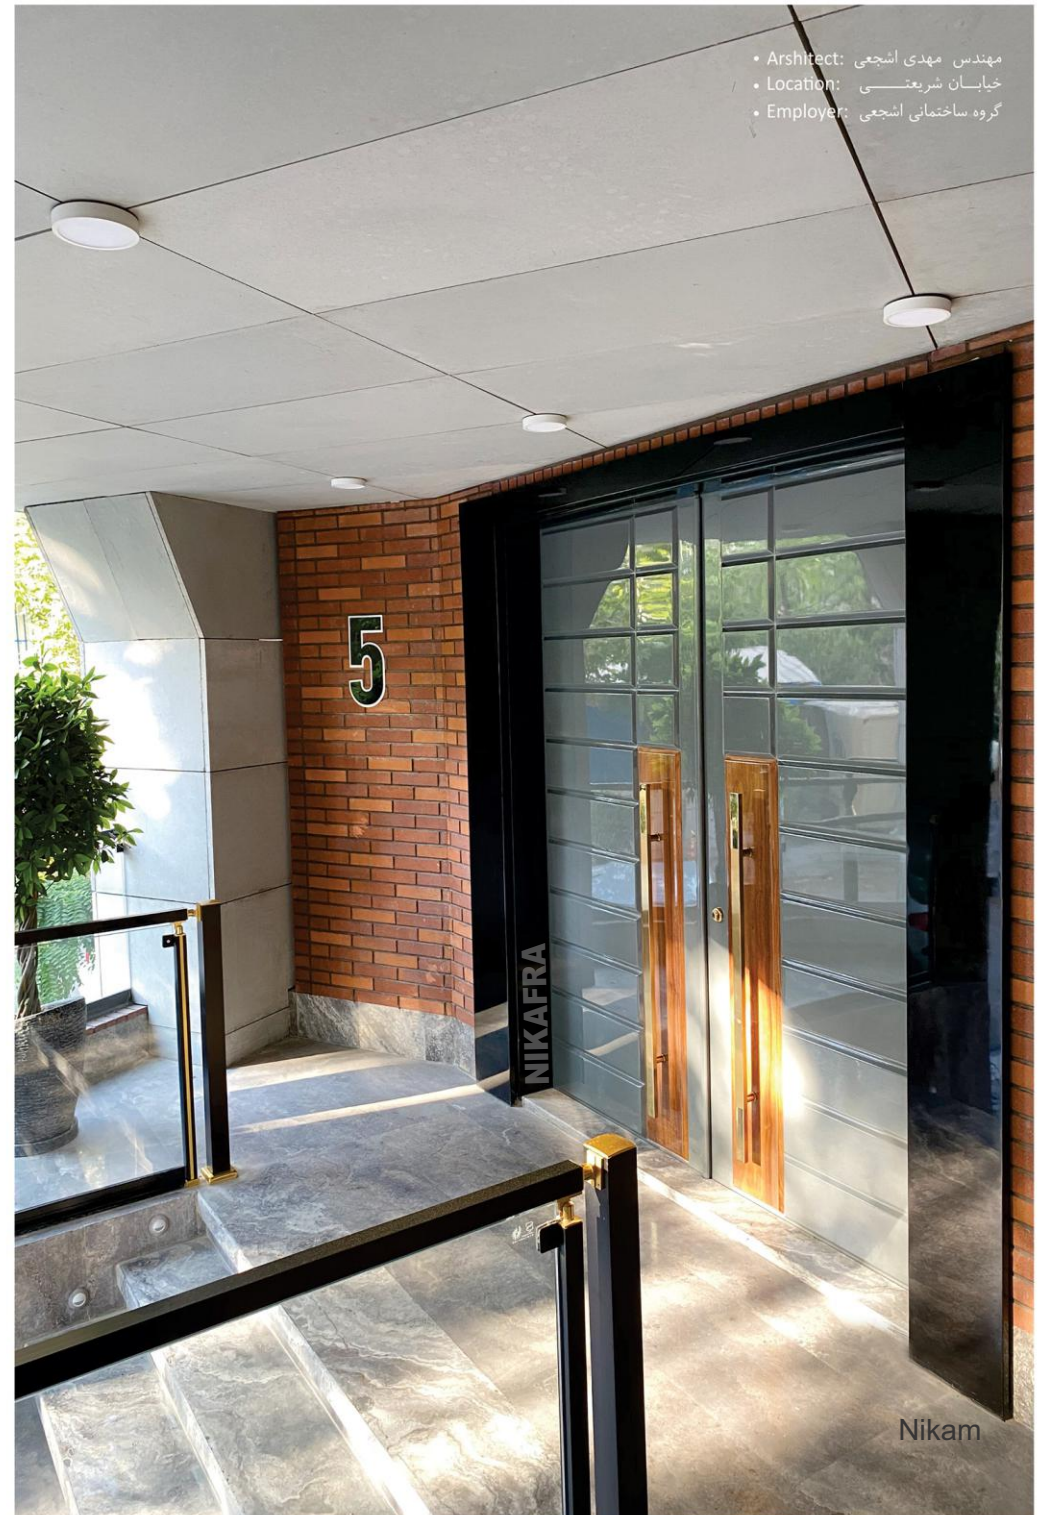

# LOBBY STILE MODE

- Arshitect: مهندس علی موسی پناه
- Location: دروس - بهستان هشتم
- Employer: مهندس نادری

NIKA FRA

Mahyas

NIKAFRA

Periyas

Perfect model for all tastes

# POLISH LOBBY DOORS

Lobby door with a combination of gray color and walnut wood

**NIKAFRA**

LOBBY STILE MODE

Adrina

Aran

Rabin